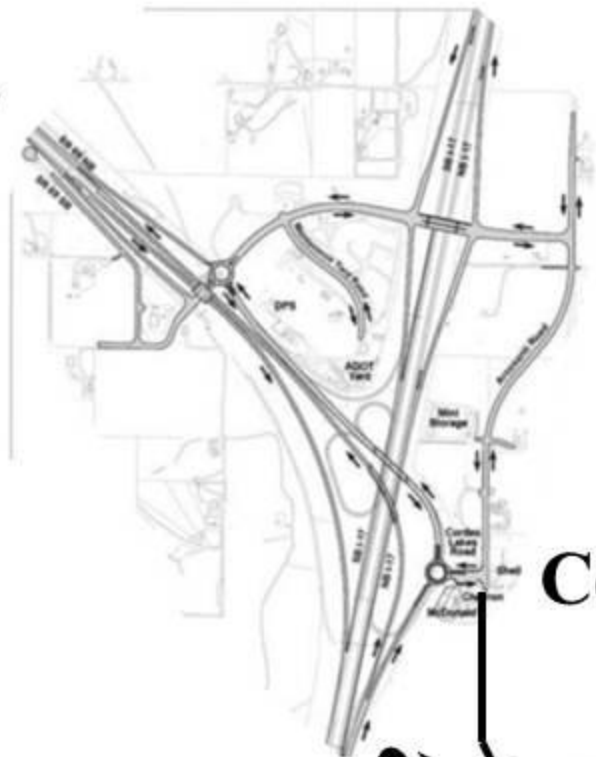

SR 69

Cordes Jct

I-17
Exit 262

Stagecoach Tr1

Cordes Lakes Dr

Cordes
Lakes

Quail Run

E-Z Ranch Rd

Kelton Ranch Rd

kiosk

trail

1891 Schoolhouse Site

Teskey
Home Site

0

0.5

1 mi